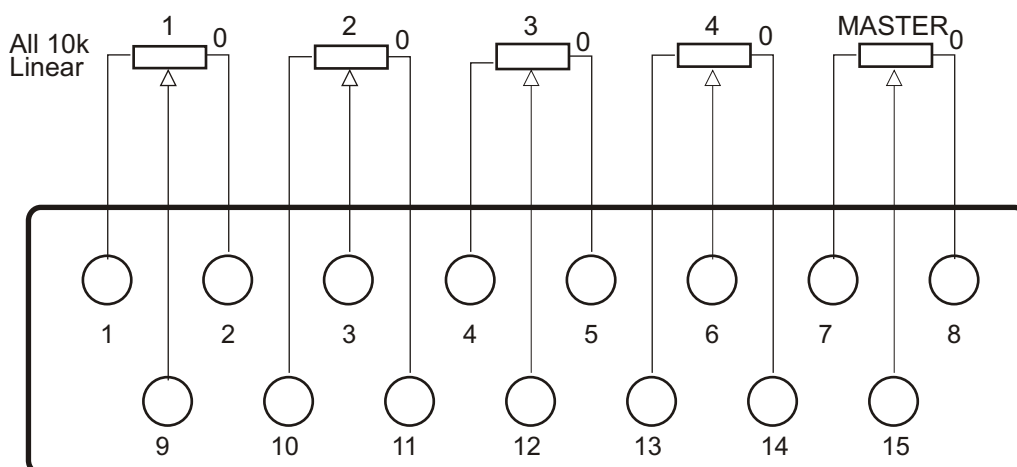

CHILTON VCA HEADPHONE AMPLIFIER

REMOTE PORT

15 WAY 'D' CONNECTOR

PIN 1	COMMON-PORT 1
PIN 9	WIPER-PORT 1
PIN 2	TOP OF LINEAR CONTROL-PORT 1 (off)
PIN 10	COMMON-PORT 2
PIN 3	WIPER-PORT 2
PIN 11	TOP OF LINEAR CONTROL-PORT 2 (off)
PIN 4	COMMON-PORT 3
PIN 12	WIPER-PORT 3
PIN 5	TOP OF LINEAR CONTROL-PORT 3 (off)
PIN 13	COMMON-PORT 4
PIN 6	WIPER-PORT 4
PIN 14	TOP OF LINEAR CONTROL-PORT 4 (off)
PIN 7	COMMON-MASTER VOLUME (off)
PIN 15	WIPER-MASTER VOLUME
PIN 8	TOP OF LINEAR CONTROL-MASTER VOLUME

REMOTE PORT SOCKET VIEW